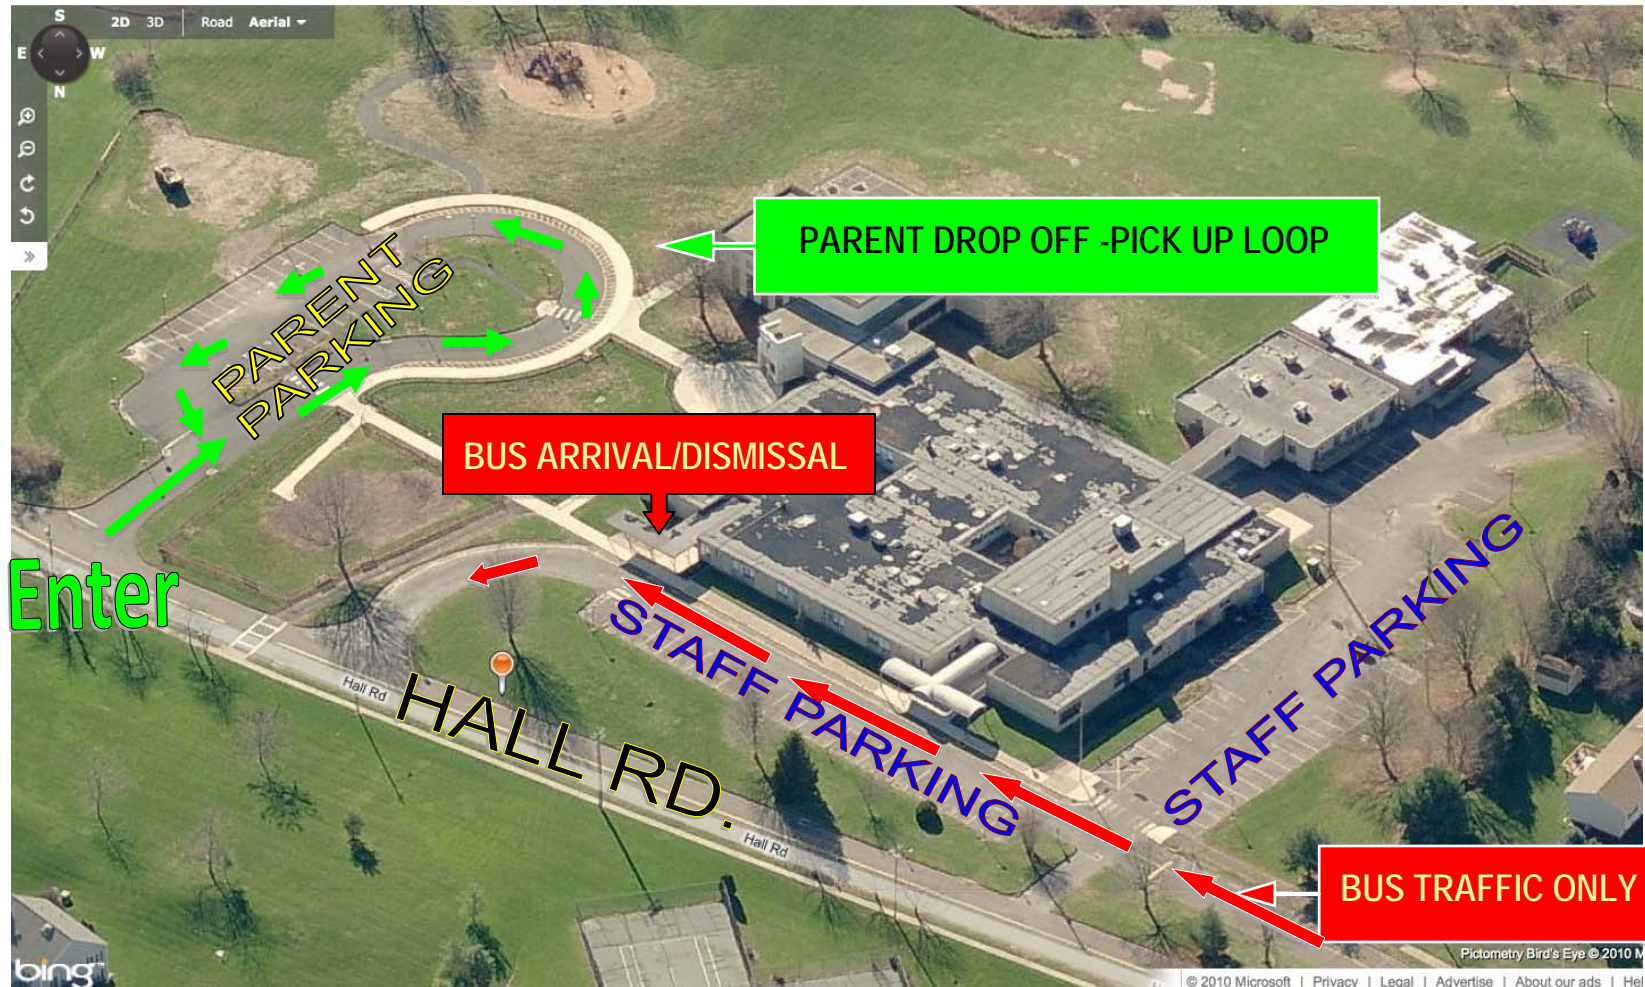

COOK HILL SCHOOL PICKUP/DROP-OFF

PARENT ENTRANCE FOR PICK-UP AND DROP-OFF IS IN GREEN
BUS ENTRANCE FOR PICK-UP AND DROP-OFF IS IN RED
STAFF PARKING IS IN BLUE
PARENT PARKING – USE THE LOOP AND VISITOR SPOTS

School Hours: 9:10 – 3:35 (K-AM ends 11:55; K-PM begins 12:50)
Staff provides supervision inside the school beginning at 8:50 a.m. Children cannot arrive before 8:50 am