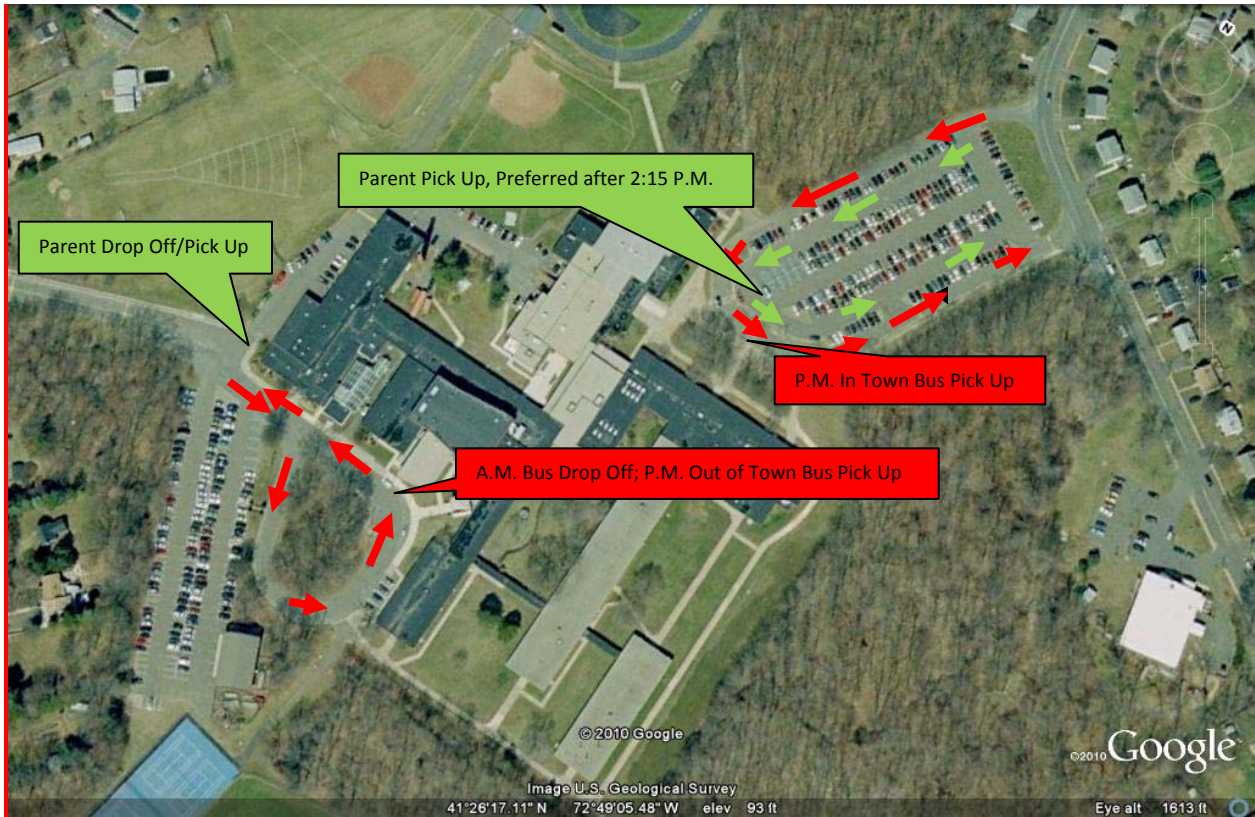

Lyman Hall High School Drop Off/Pick Up

BUSES (Indicated in Red)

- All buses unload students in the morning in the front loop off Pond Hill Road.
- Out of town buses load students in the front loop off Pond Hill Road in the afternoon.
- In town buses load students in the back loop off Wharton Brook Drive in the afternoon.

PARENTS (Indicated in Green)

- In the morning parents may drop students off in the designated area off Pond Hill Road located before the bus loop at the corner of the building adjacent to the soccer field OR in the back loop off Wharton Brook Drive.
- In the afternoon, parents are encouraged to pick students up after 2:15 to avoid the bus congestion. Parents are not allowed to drive in either of the bus loops at the front or back of the school until the buses have left.
- Parents who must pick students up before 2:15 may pick students up in the student parking lot off Wharton Brook Drive OR in the designated area off Pond Hill Road located before the bus loop at the corner of the building adjacent to the soccer field.