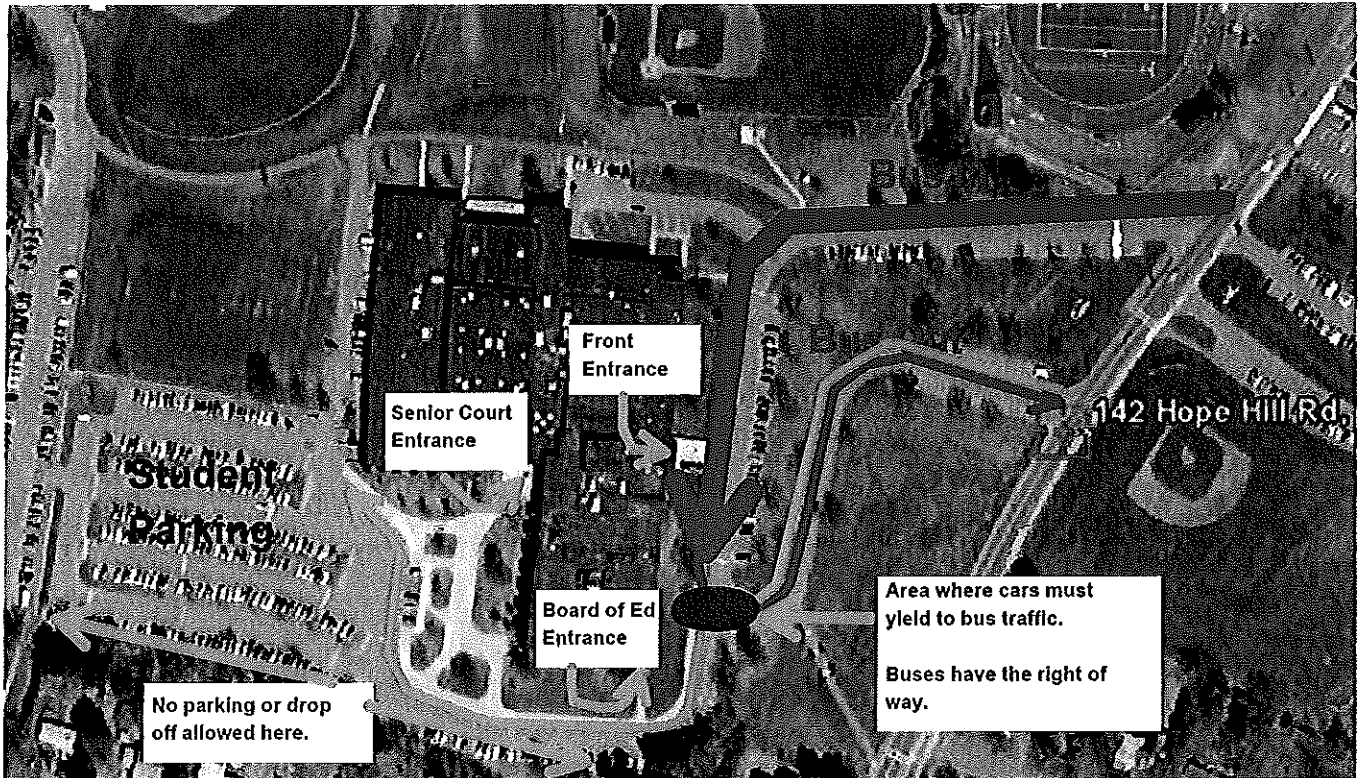

Mark T. Sheehan High School

Bus Transportation To and From School

Buses load and unload students in the front driveway of the school. The only exception is some special needs transportation which load and unload students at the curb near senior court.

The late bus, which begins September 13, 2010, picks students up at the front entrance of the school (near the flag pole).

Private Vehicles

Student passengers in private vehicles are to be dropped off at the curb in the front or rear of the building, not on the side near the Board of Education parking.

At dismissal student passengers are to be picked up in the rear parking lot near senior court. At all other times, students may be picked up at either the front entrance or senior court entrance.

An Important Notice to All Drivers Who Exit Campus Via Hope Hill Road:

At dismissal, buses will be given right of way to exit campus before other traffic. All vehicles leaving the south side and rear parking lots will need to wait for the buses to depart before continuing down the front driveway to Hope Hill Road.