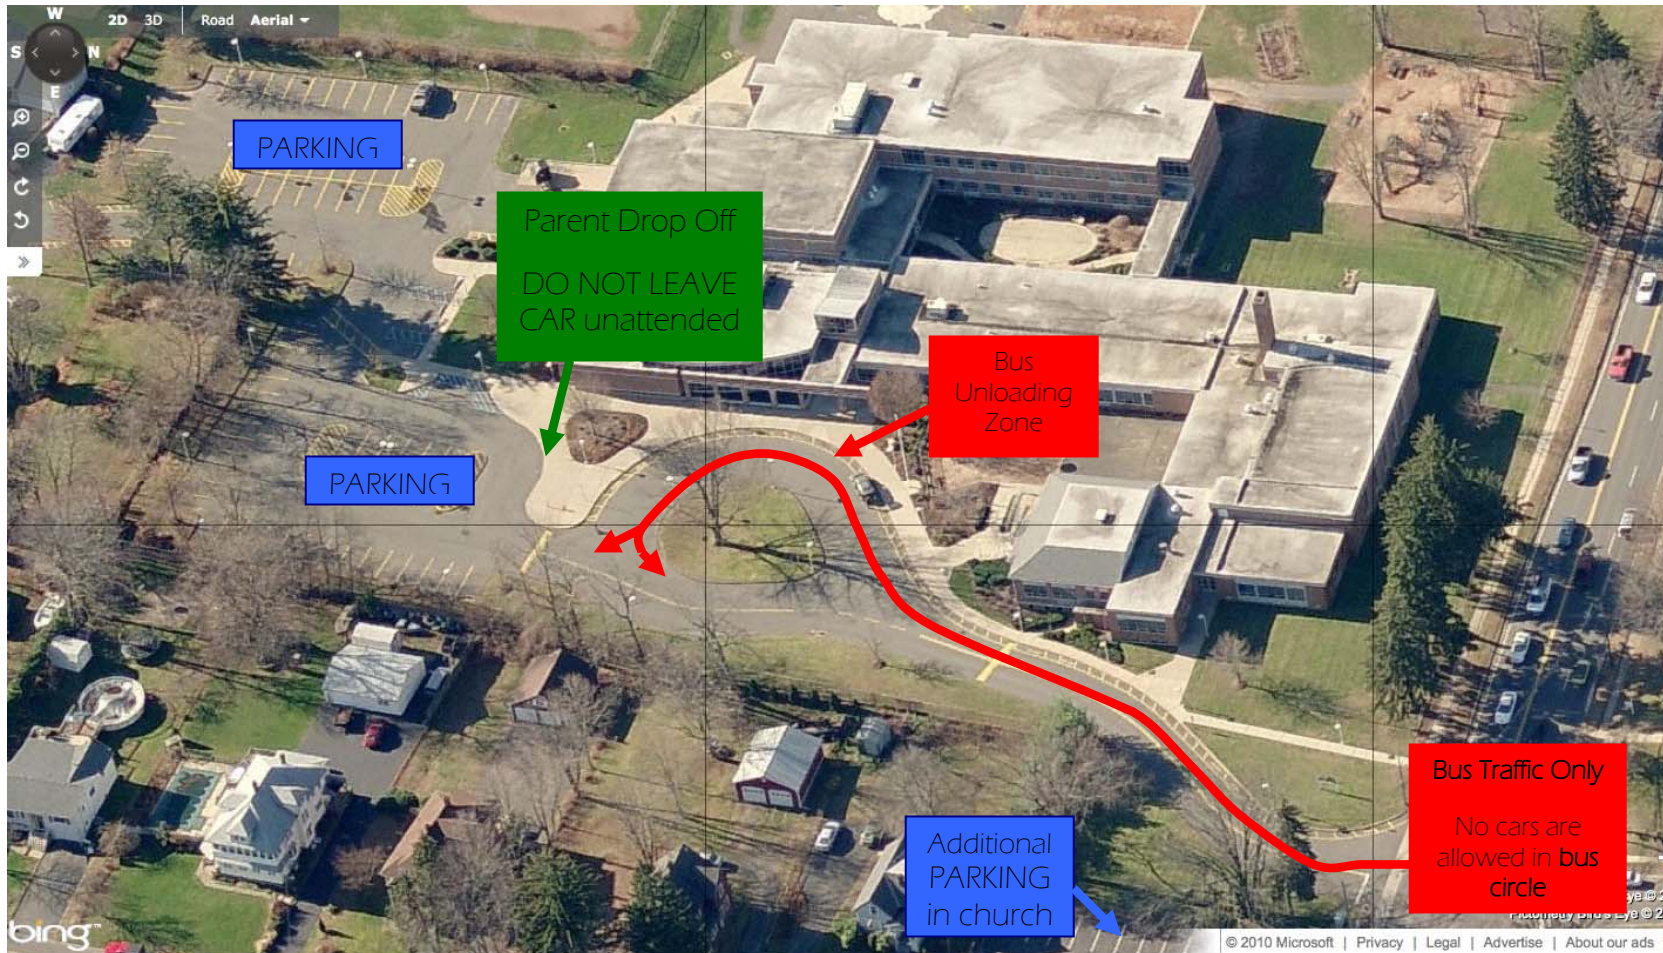

Yalesville Elementary School Pickup/Drop-off

School Hours: 8:55 – 3:20

Staff provides supervision inside the school beginning at **8:40 a.m.** Children cannot arrive before 8:40 am